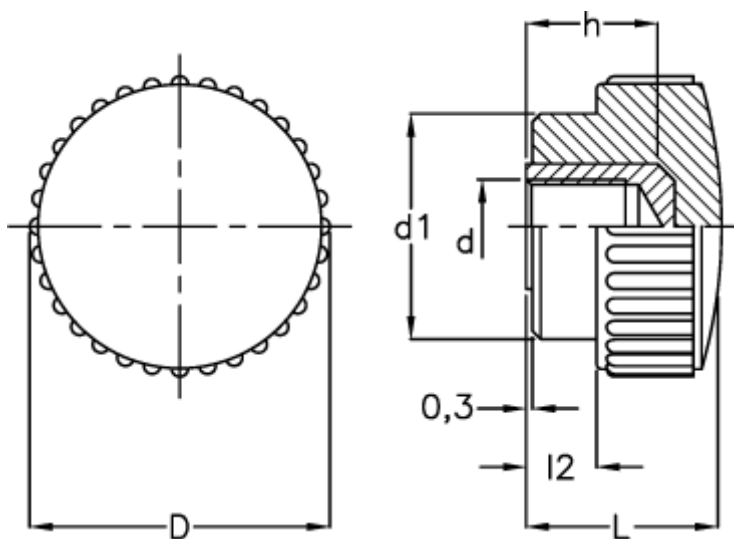

Article number: 2302002601

Description: E+G Knurled grip knob
B.193/35 B-M8

Measures

D	= 36
d1	= 27
d 6H	= M8
h	= 10
L	= 23
l2	= 8